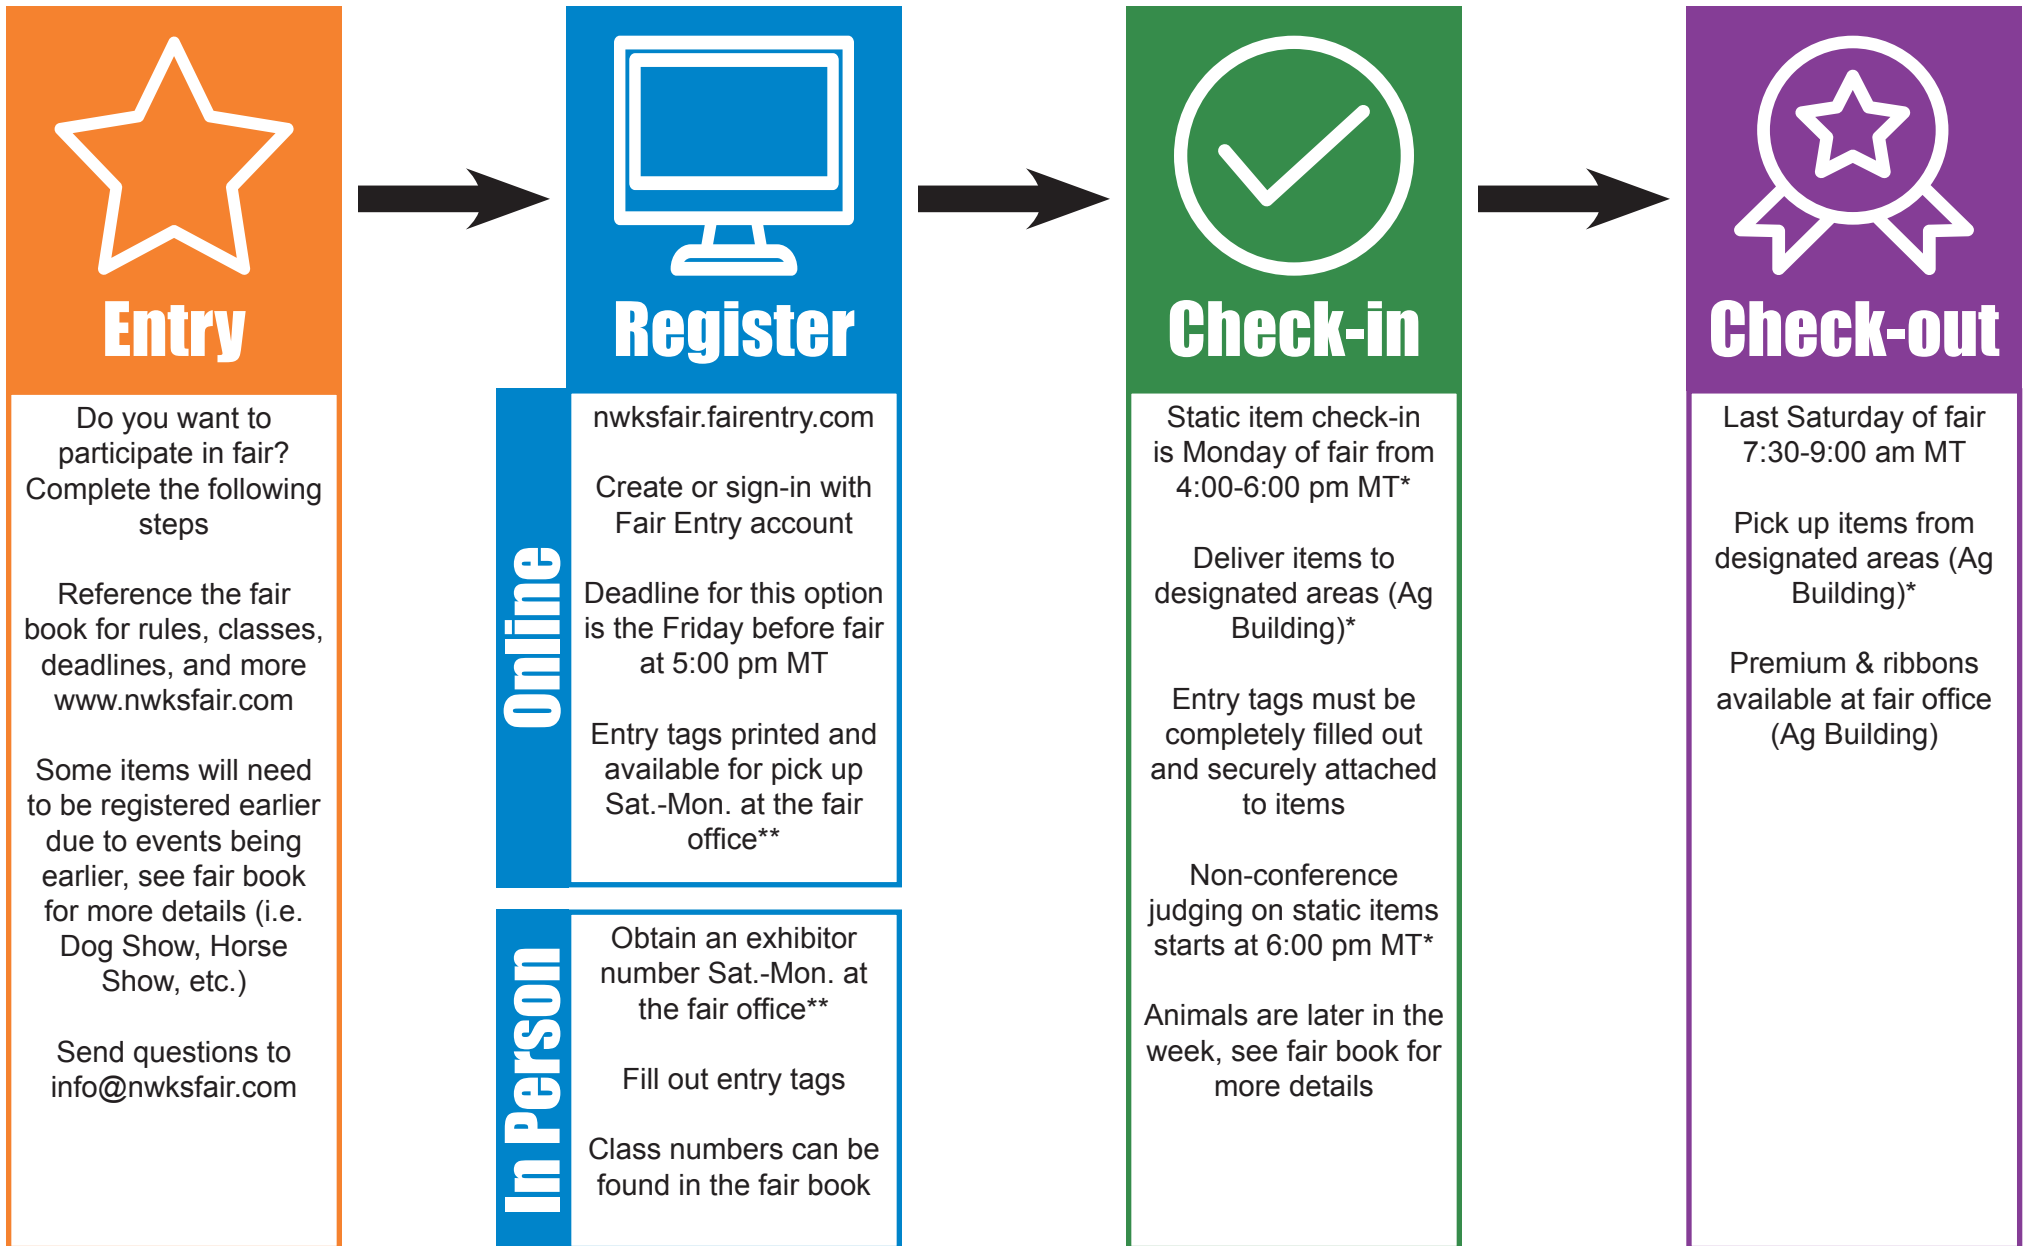

Northwest Kansas District Free Fair

Open Class Entry Procedure - Help Sheet

*Art, Crafts, Crops, Floriculture, Food Preservation, Foods, Garden, Needlework, Photography, Space Tech, Woodworking

**Review the fair schedule for fairgrounds and fair office hours of operation.